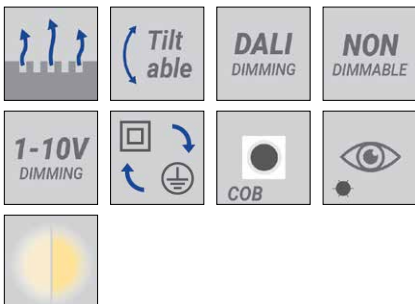

Feature Symbols

Light Symbols

Product colors

VANCOUVER

Technical information

	Model No.	Lamp	Power	Lumen	Optic				CCT	Dimming type	Efficacy	EEC	CRI	Weight
					N	M	E	G						
160x160 mm - 3000 mm - No decorative pattern - IP65														
VANCOUVER 2	VA-20011	1 COB	20 W	1414 lm	-	-	-	65°	3000K, 4000K	1-10V, DALI, On/Off	70 - 71 lm/W	A++	Ra > 80	25.0 kg
240x240 mm - 3700 mm - Decorative pattern type 1 - IP65														
VANCOUVER 8	VA-20051	1 COB	40 W	1336 lm	-	-	-	64°	3000K, 4000K	1-10V, DALI, On/Off	31 - 33 lm/W	A++	Ra > 80	55.0 kg
240x240 mm - 3700 mm - Decorative pattern type 1 - IP66 - RGBW														
VANCOUVER 21	VA-20161	7 LED	33 W	1158 lm	21°	35°	48x26°	-	RGBW 30, 40	1-10V, DALI, On/Off	34 - 43 lm/W	A	Ra > 80	55 kg
240x240 mm - 3700 mm - Decorative pattern type 2 - IP65														
VANCOUVER 9	VA-20061	1 COB	40 W	1167 lm	-	-	-	58°	3000K, 4000K	1-10V, DALI, On/Off	27 - 29 lm/W	A++	Ra > 80	55.8 kg
240x240 mm - 3700 mm - Decorative pattern type 2 - IP66 - RGBW														
VANCOUVER 22	VA-20171	7 LED	33 W	1158 lm	21°	35°	48x26°	-	RGBW 30, 40	1-10V, DALI, On/Off	34 - 43 lm/W	A	Ra > 80	55.8 kg
240x240 mm - 3700 mm - Decorative pattern type 3 - IP65														
VANCOUVER 10	VA-20071	1 COB	40 W	1670 lm	-	-	-	56°	3000K, 4000K	1-10V, DALI, On/Off	39 - 42 lm/W	A++	Ra > 80	54.3 kg
240x240 mm - 3700 mm - Decorative pattern type 3 - IP66 - RGBW														
VANCOUVER 23	VA-20181	7 LED	33 W	1158 lm	21°	35°	48x26°	-	RGBW 30, 40	1-10V, DALI, On/Off	34 - 43 lm/W	A	Ra > 80	54.3 kg
240x240 mm - 3700 mm - No decorative pattern - IP66 - RGBW														
VANCOUVER 20	VA-20151	7 LED	33 W	1158 lm	21°	35°	48x26°	-	RGBW 30, 40	1-10V, DALI, On/Off	34 - 43 lm/W	A	Ra > 80	52 kg
240x240 mm - 4070 mm - Decorative pattern type 1 - 1 projectors - IP65														
VANCOUVER 5	VA-20021	1 & 1 COB	61 W	3009 lm	-	-	-	64°	3000K, 4000K	1-10V, DALI, On/Off	48 - 50 lm/W	A++	Ra > 80	52.4 kg
240x240 mm - 4070 mm - Decorative pattern type 2 - 1 projector - IP65														
VANCOUVER 6	VA-20031	1 & 1 COB	61 W	2840 lm	-	-	-	58°	3000K, 4000K	1-10V, DALI, On/Off	45 - 47 lm/W	A++	Ra > 80	52.4 kg
240x240 mm - 4070 mm - Decorative pattern type 3 - 1 projector - IP65														
VANCOUVER 7	VA-20041	1 & 1 COB	61 W	3343 lm	-	-	-	56°	3000K, 4000K	1-10V, DALI, On/Off	53 - 55 lm/W	A++	Ra > 80	52.4 kg
240x240 mm - 4070 mm - Decorative pattern type 1 - 1 projector - IP66 - RGBW														
VANCOUVER 17	VA-20121	7 LED	33 W	1158 lm	21°	35°	48x26°	-	RGBW 30, 40	1-10V, DALI, On/Off	34 - 43 lm/W	A	Ra > 80	59.2kg
240x240 mm - 4070 mm - Decorative pattern type 2 - 1 projector - IP66 - RGBW														
VANCOUVER 18	VA-20131	7 LED	33 W	1158 lm	21°	35°	48x26°	-	RGBW 30, 40	1-10V, DALI, On/Off	34 - 43 lm/W	A	Ra > 80	60 kg
240x240 mm - 4070 mm - Decorative pattern type 3 - 1 projector - IP66 - RGBW														
VANCOUVER 19	VA-20141	7 LED	33 W	1158 lm	21°	35°	48x26°	-	RGBW 30, 40	1-10V, DALI, On/Off	34 - 43 lm/W	A	Ra > 80	58.5 kg
240x240 mm - 4070 mm - No decorative pattern - 1 projector - IP66 - RGBW														
VANCOUVER 16	VA-20111	7 LED	33 W	1158 lm	21°	35°	48x26°	-	RGBW 30, 40	DMX	34 - 43 lm/W	A	Ra > 80	56.2 kg