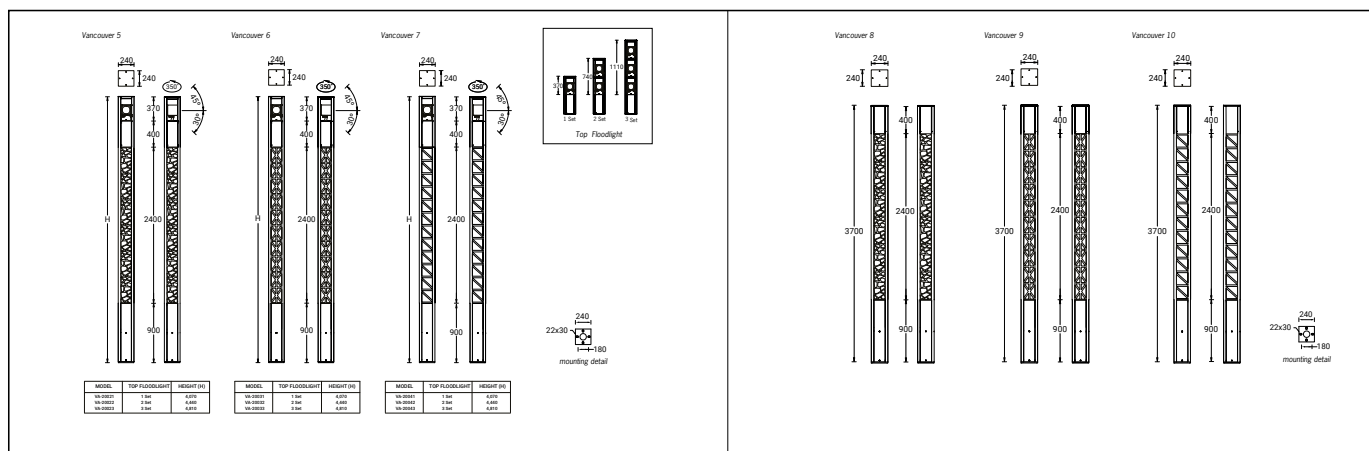

VANCOUVER

Format Reference

Format Name