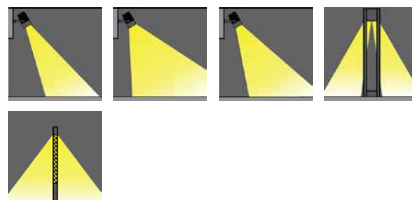

Feature Symbols

Light Symbols

Product colors

VANCOUVER

Technical information

	Model No.	Lamp	Power	Lumen	Optic				CCT	Dimming type	Efficacy	EEC	CRI	Weight
					N	M	E	G						
160x160 mm - 3000 mm - No decorative pattern - IP65														
VANCOUVER 2	VA-20011	1 COB	20 W	1414 lm	-	-	-	65°	3000K, 4000K	1-10V, DALI, On/Off	70 - 71 lm/W	A++	Ra > 80	25.0 kg
240x240 mm - 3700 mm - Decorative pattern type 1 - IP65														
VANCOUVER 8	VA-20051	1 COB	40 W	1336 lm	-	-	-	64°	3000K, 4000K	1-10V, DALI, On/Off	31 - 33 lm/W	A++	Ra > 80	55.0 kg
240x240 mm - 3700 mm - Decorative pattern type 1 - IP66 - RGBW														
VANCOUVER 21	VA-20161	7 LED	33 W	1158 lm	21°	35°	48x26°	-	RGBW 30, 40	1-10V, DALI, On/Off	34 - 43 lm/W	A	Ra > 80	55 kg
240x240 mm - 3700 mm - Decorative pattern type 2 - IP65														
VANCOUVER 9	VA-20061	1 COB	40 W	1167 lm	-	-	-	58°	3000K, 4000K	1-10V, DALI, On/Off	27 - 29 lm/W	A++	Ra > 80	55.8 kg
240x240 mm - 3700 mm - Decorative pattern type 2 - IP66 - RGBW														
VANCOUVER 22	VA-20171	7 LED	33 W	1158 lm	21°	35°	48x26°	-	RGBW 30, 40	1-10V, DALI, On/Off	34 - 43 lm/W	A	Ra > 80	55.8 kg
240x240 mm - 3700 mm - Decorative pattern type 3 - IP65														
VANCOUVER 10	VA-20071	1 COB	40 W	1670 lm	-	-	-	56°	3000K, 4000K	1-10V, DALI, On/Off	39 - 42 lm/W	A++	Ra > 80	54.3 kg
240x240 mm - 3700 mm - Decorative pattern type 3 - IP66 - RGBW														
VANCOUVER 23	VA-20181	7 LED	33 W	1158 lm	21°	35°	48x26°	-	RGBW 30, 40	1-10V, DALI, On/Off	34 - 43 lm/W	A	Ra > 80	54.3 kg
240x240 mm - 3700 mm - No decorative pattern - IP66 - RGBW														
VANCOUVER 20	VA-20151	7 LED	33 W	1158 lm	21°	35°	48x26°	-	RGBW 30, 40	1-10V, DALI, On/Off	34 - 43 lm/W	A	Ra > 80	52 kg
240x240 mm - 4070 mm - Decorative pattern type 1 - 1 projectors - IP65														
VANCOUVER 5	VA-20021	1 & 1 COB	61 W	3009 lm	-	-	-	64°	3000K, 4000K	1-10V, DALI, On/Off	48 - 50 lm/W	A++	Ra > 80	52.4 kg
240x240 mm - 4070 mm - Decorative pattern type 2 - 1 projector - IP65														
VANCOUVER 6	VA-20031	1 & 1 COB	61 W	2840 lm	-	-	-	58°	3000K, 4000K	1-10V, DALI, On/Off	45 - 47 lm/W	A++	Ra > 80	52.4 kg
240x240 mm - 4070 mm - Decorative pattern type 3 - 1 projector - IP65														
VANCOUVER 7	VA-20041	1 & 1 COB	61 W	3343 lm	-	-	-	56°	3000K, 4000K	1-10V, DALI, On/Off	53 - 55 lm/W	A++	Ra > 80	52.4 kg
240x240 mm - 4070 mm - Decorative pattern type 1 - 1 projector - IP66 - RGBW														
VANCOUVER 17	VA-20121	7 LED	33 W	1158 lm	21°	35°	48x26°	-	RGBW 30, 40	1-10V, DALI, On/Off	34 - 43 lm/W	A	Ra > 80	59.2kg
240x240 mm - 4070 mm - Decorative pattern type 2 - 1 projector - IP66 - RGBW														
VANCOUVER 18	VA-20131	7 LED	33 W	1158 lm	21°	35°	48x26°	-	RGBW 30, 40	1-10V, DALI, On/Off	34 - 43 lm/W	A	Ra > 80	60 kg
240x240 mm - 4070 mm - Decorative pattern type 3 - 1 projector - IP66 - RGBW														
VANCOUVER 19	VA-20141	7 LED	33 W	1158 lm	21°	35°	48x26°	-	RGBW 30, 40	1-10V, DALI, On/Off	34 - 43 lm/W	A	Ra > 80	58.5 kg
240x240 mm - 4070 mm - No decorative pattern - 1 projector - IP66 - RGBW														
VANCOUVER 16	VA-20111	7 LED	33 W	1158 lm	21°	35°	48x26°	-	RGBW 30, 40	DMX	34 - 43 lm/W	A	Ra > 80	56.2 kg